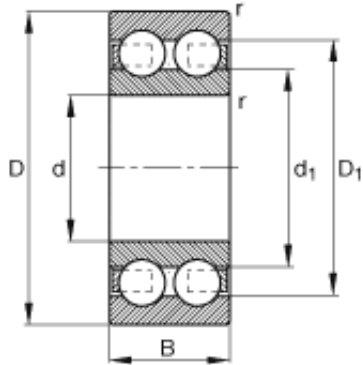

## Shandong Chik Bearing Co., Ltd.

30 mm x 72 mm x 27 mm 30 mm x 72 mm x 27 mm FAG 4306-B-TVH deep groove ball bearings

Bearing No. 4306-B-TVH

Size	30x72x27 mm
Bore Diameter	30 mm
Outer Diameter	72 mm
Width	27 mm
d	30 mm
D	72 mm
B	27 mm
$D_1$	61,1 mm
$D_{a \max}$	65 mm
$d_1$	46,6 mm
$d_{a \min}$	37 mm
$r_{a \max}$	1 mm
$r_{\min}$	1,1 mm
m	0,509 kg / Weight
$C_r$	44000 N / Dynamic load rating (radial)
$C_{0r}$	30000 N / Static load rating (radial)
$n_G$	9400 1/min / Limiting speed
$n_B$	7500 1/min / Reference speed
$C_{ur}$	1530 N / Fatigue limit load, radial

4306-B-TVH Bearing 2D drawings and 3D CAD models