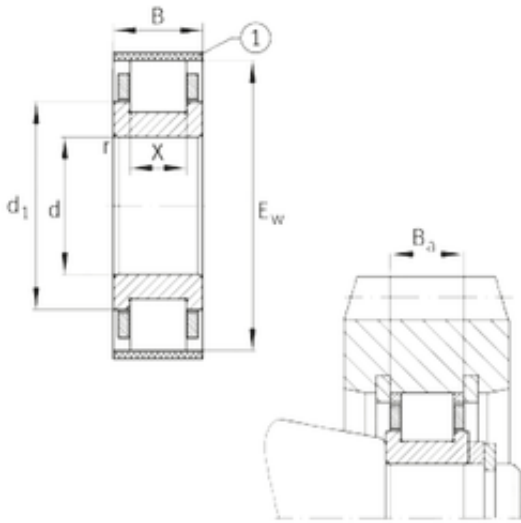

Shandong Chik Bearing Co., Ltd.

FAG RN218-E-MPBX cylindrical roller bearings

Bearing No. RN218-E-MPBX

| | |
|-------------------------------|--------------|
| Size | 90x145x30 mm |
| Bore Diameter | 90 mm |
| Outer Diameter | 145 mm |
| Width | 30 mm |
| d | 90 mm |
| Ew | 145 mm |
| B | 30 mm |
| Ba | 27,2 mm |
| X | 20 mm |
| d1 | 114,3 mm |
| r min. | 2 mm |
| Weight | 1,73 Kg |
| Basic dynamic load rating (C) | 215 000 kN |
| Basic static load rating (C0) | 217 000 kN |

RN218-E-MPBX Bearing 2D drawings and 3D CAD models