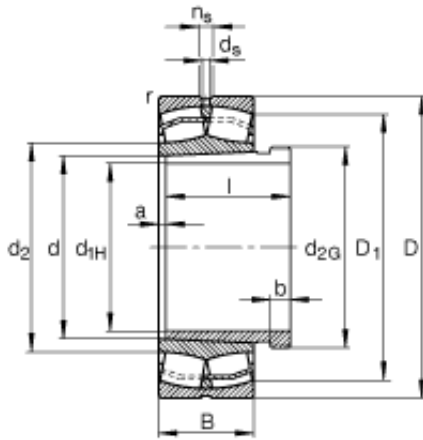

# Shandong Chik Bearing Co., Ltd.

180 mm x 280 mm x 74 mm 180 mm x 280 mm  
x 74 mm FAG 23036-E1-K-TVPB + AH3036  
spherical roller bearings

Bearing No. 23036-E1-K-TVPB + AH3036

23036-E1-K-TVPB + AH3036 Bearing 2D drawings and  
3D CAD models

Size	170x280x74 mm
Bore Diameter	170 mm
Outer Diameter	280 mm
Width	74 mm
$d_{1H}$	170 mm
D	280 mm
B	74 mm
a	6 mm
b	17 mm
$D_1$	254,3 mm
$D_{a\ max}$	269,8 mm
d	180 mm
$d_2$	201,8 mm
$d_{2G}$	M190X3
$d_{a\ min}$	190,2 mm
$d_s$	8 mm
l	92 mm
$n_s$	15 mm
$r_{a\ max}$	2,1 mm
$r_{min}$	2,1 mm
	AH3036 / Designation, withdrawal sleeve
m	15,6 kg / Weight

## Shandong Chik Bearing Co., Ltd.

$m_1$	2,87 kg / Weight, withdrawal sleeve
$C_r$	1040000 N
$e$	0,23
$Y_1$	2,9
$Y_2$	4,31
$C_{0r}$	1450000 N / Static load rating (radial)
$Y_0$	2,83
$n_G$	2600 1/min / Limiting speed
$n_B$	1790 1/min / Reference speed