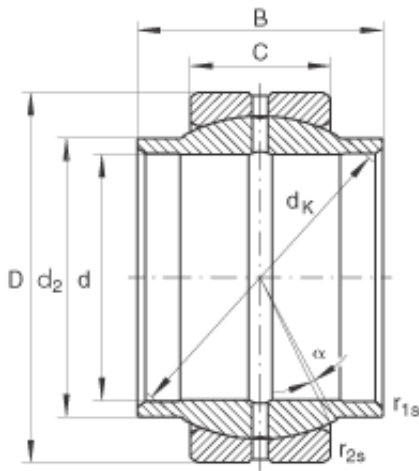

Shandong Chik Bearing Co., Ltd.

INA GE250-LO plain bearings

Bearing No. GE250-LO

Size	250x400x250 mm
Bore Diameter	250 mm
Outer Diameter	400 mm
Width	250 mm
C	120 mm
$D_{a \min}$	342 mm
d_2	317 mm
d_k	350 mm
$r_{1s \min}$	1,1 mm
$r_{2s \min}$	1,1 mm
α (°)	4
Weight (kg)	102
C_r (N)	3570000
C_{0r} (N)	17900000

GE250-LO Bearing 2D drawings and 3D CAD models