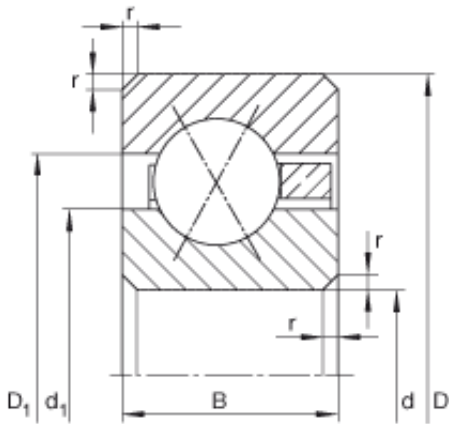

Shandong Chik Bearing Co., Ltd.

8 inch x 241,3 mm x 19,05 mm 8 inch x 241,3 mm x 19,05 mm INA CSXF080 deep groove ball bearings

Bearing No. CSXF080

Size	203.2x241.3x19.05 mm
Bore Diameter	203,2 mm
Outer Diameter	241,3 mm
Width	19,05 mm
d	203,2 mm
d	8 inch
D	241,3 mm
B	19,05 mm
D ₁	227,2 mm
d ₁	217,3 mm
r _{min}	2 mm
m	1,59 kg / Weight
C _r	40000 N / Dynamic load rating (radial)
C _{0r}	68000 N / Static load rating (radial)

CSXF080 Bearing 2D drawings and 3D CAD models