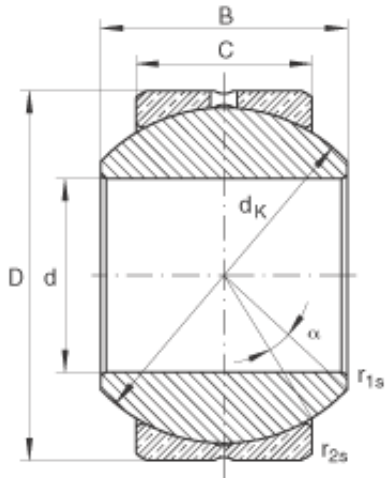

Shandong Chik Bearing Co., Ltd.

INA GE20-PB plain bearings

Bearing No. GE20-PB

Size	20x40x25 mm
Bore Diameter	20 mm
Outer Diameter	40 mm
Width	25 mm
C	18 mm
$D_{a \min}$	31,5 mm
$d_{a \max}$	24,3 mm
d_K	34,925 mm
$r_{1s \min}$	0,3 mm
$r_{2s \min}$	0,6 mm
alf (°)	14
Weight (kg)	0,15
C_r (N)	31400
C_{0r} (N)	78600
Category	Bearings
Inventory	0.0
Manufacturer Name	SCHAEFFLER GROUP
Minimum Buy Quantity	N/A
Weight / Kilogram	0
Product Group	B04264

GE20-PB Bearing 2D drawings and 3D CAD models