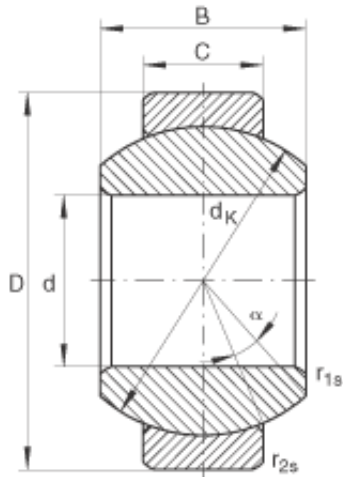

## INA GE10-FO plain bearings

Bearing No. GE10-FO

Size	10x22x12 mm
Bore Diameter	10 mm
Outer Diameter	22 mm
Width	12 mm
C	7 mm
$D_{a \min}$	17,5 mm
$d_{a \max}$	13,4 mm
$d_K$	18 mm
$r_{1s \min}$	0,3 mm
$r_{2s \min}$	0,3 mm
alf ( ° )	18
Weight (kg)	0,02
$C_r$ (N)	10800
$C_{0r}$ (N)	54000

GE10-FO Bearing 2D drawings and 3D CAD models