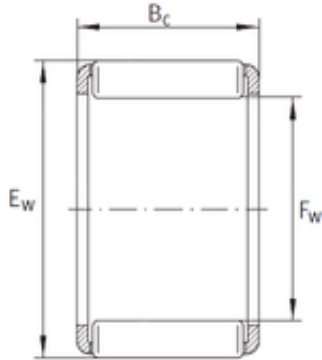

Shandong Chik Bearing Co., Ltd.

INA KZK 22x29x16 needle roller bearings

Bearing No. KZK 22x29x16

Bore Diameter	22 mm
Outer Diameter	29 mm
Fw	22 mm
Ew	29 mm
Bc	16 mm
Weight	21 Kg
Basic dynamic load rating (C)	17800 kN
Basic static load rating (C0)	21800 kN

KZK 22x29x16 Bearing 2D drawings and 3D CAD models