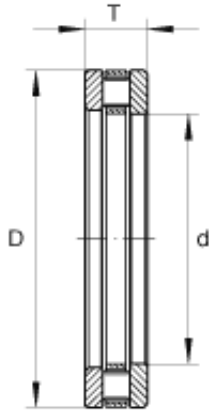

## INA RTL14 thrust roller bearings

Bearing No. RTL14

Size	33.338x59.531x15.875 mm
Bore Diameter	33,338 mm
Outer Diameter	59,531 mm
Width	15,875 mm
d	1 5/16 inch
d	33,338 mm
D	2,344 inch
D	59,531 mm
T	0,625 inch
T	15,875 mm
m	0,423 lbs / Weight
m	0,192 kg / Weight
C <sub>a</sub>	9600 lbf / Dynamic load rating (axial)
C <sub>a</sub>	42500 N / Dynamic load rating (axial)
C <sub>0a</sub>	22000 lbf / Static load rating (axial)
C <sub>0a</sub>	98000 N / Static load rating (axial)
Category	Bearings
Inventory	0.0
Manufacturer Name	SCHAEFFLER GROUP
Minimum Buy Quantity	N/A
Weight / Kilogram	0.23
Product Group	B04144

RTL14 Bearing 2D drawings and 3D CAD models