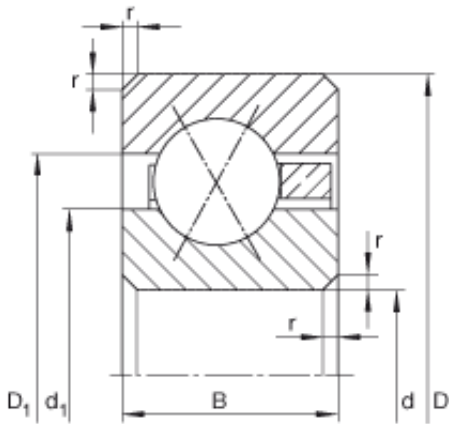

# Shandong Chik Bearing Co., Ltd.

9 inch x 247,65 mm x 9,525 mm 9 inch x 247,65 mm x 9,525 mm INA CSXC090 deep groove ball bearings

Bearing No. CSXC090

Size	228.6x247.65x9.525 mm
Bore Diameter	228,6 mm
Outer Diameter	247,65 mm
Width	9,525 mm
d	228,6 mm
d	9 inch
D	247,65 mm
B	9,525 mm
D <sub>1</sub>	240,6 mm
d <sub>1</sub>	235,6 mm
r <sub>min</sub>	1 mm
m	0,43 kg / Weight
C <sub>r</sub>	13800 N / Dynamic load rating (radial)
C <sub>0r</sub>	31500 N / Static load rating (radial)

CSXC090 Bearing 2D drawings and 3D CAD models