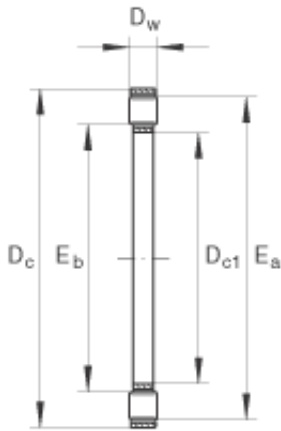

Shandong Chik Bearing Co., Ltd.

INA K81220-TV thrust roller bearings

Bearing No. K81220-TV

Size	100x150x15 mm
Bore Diameter	100 mm
Outer Diameter	150 mm
Width	15 mm
D_{c1}	100 mm
D_c	150 mm
D_w	15 mm
E_a	142 mm
E_b	107 mm
m	0,6 kg / Weight
C_a	340000 N / Dynamic load rating (axial)
C_{0a}	1080000 N / Static load rating (axial)
C_{ua}	111000 N / Fatigue limit load
n_G	2300 1/min / Limiting speed
n_B	840 1/min / Reference speed
	GS81220 / Allocated housing locating washer
Category	Bearings
Inventory	0.0
Manufacturer Name	SCHAEFFLER GROUP
Minimum Buy Quantity	N/A
Weight / Kilogram	0.6
Product Group	B04144

K81220-TV Bearing 2D drawings and 3D CAD models