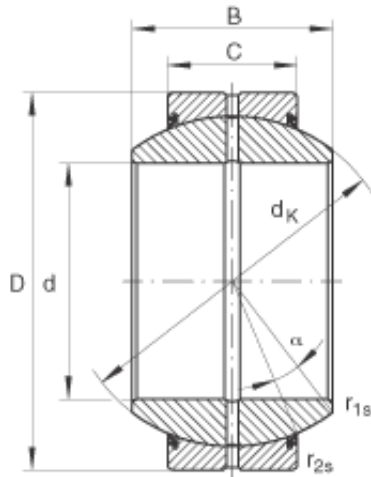

Shandong Chik Bearing Co., Ltd.

INA GE280-FO-2RS plain bearings

Bearing No. GE280-FO-2RS

Size	280x430x210 mm
Bore Diameter	280 mm
Outer Diameter	430 mm
Width	210 mm
C	120 mm
$D_{a \min}$	370 mm
$d_{a \max}$	310,6 mm
d_K	375 mm
$r_{1s \min}$	1,1 mm
$r_{2s \min}$	1,1 mm
alf (°)	15
Weight (kg)	96,5
C_r (N)	3830000
C_{0r} (N)	19100000

GE280-FO-2RS Bearing 2D drawings and 3D CAD models