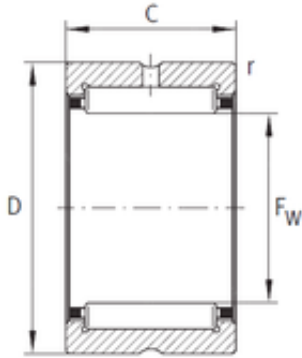

Shandong Chik Bearing Co., Ltd.

INA NK85/25-XL needle roller bearings

Bearing No. NK85/25-XL

Size	85x105x25 mm
Bore Diameter	85 mm
Outer Diameter	105 mm
Width	25 mm
F _w	85 mm
D	105 mm
C	25 mm
r min.	1 mm
Weight	0,425 Kg
Basic dynamic load rating (C)	78 kN
Basic static load rating (C ₀)	123 kN
Fatigue load limit (P _u)	21,7
Reference speed	4 200 r/min

NK85/25-XL Bearing 2D drawings and 3D CAD models