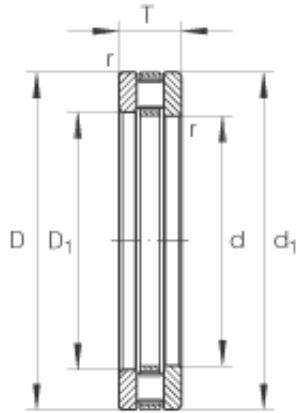

Shandong Chik Bearing Co., Ltd.

INA 81213-TV thrust roller bearings

Bearing No. 81213-TV

81213-TV Bearing 2D drawings and 3D CAD models

Size	65x100x27 mm
Bore Diameter	65 mm
Outer Diameter	100 mm
Width	27 mm
d	65 mm
D	100 mm
T	27 mm
D ₁	67 mm
d ₁	100 mm
r _{min}	1 mm
m	0,721 kg / Weight
C _a	177000 N / Dynamic load rating (axial)
C _{0a}	500000 N / Static load rating (axial)
C _{ua}	48000 N / Fatigue limit load
n _G	3550 1/min / Limiting speed
n _B	1240 1/min / Reference speed
- K81213-TV / Allocated axial cylindrical roller and cage assembly	K81213TV / Allocated axial cylindrical roller and cage assembly
	GS81213 / Allocated housing locating washer
Category	Ball Bearings
Inventory	0.0
Manufacturer Name	SCHAEFFLER GROUP