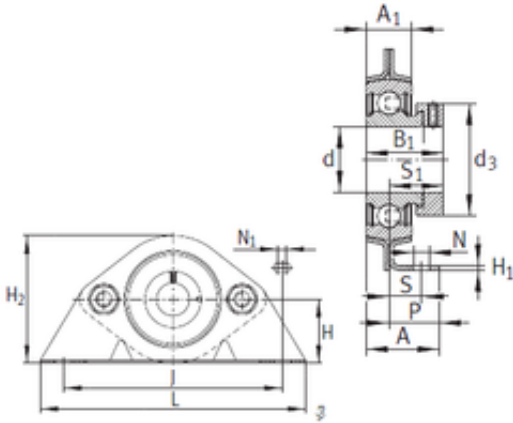

Shandong Chik Bearing Co., Ltd.

INA PBS20 bearing units

Bearing No. PBS20

PBS20 Bearing 2D drawings and 3D CAD models

| | |
|----------------------|------------------|
| Bore Diameter | 20 mm |
| d | 20 mm |
| S1 | 23,5 mm |
| P | 25,4 mm |
| d3 | 33 mm |
| A | 33 mm |
| A1 | 15,8 mm |
| B1 | 31 mm |
| H | 33,6 mm |
| H1 | 3 mm |
| H2 | 66,8 mm |
| J | 97 mm |
| L | 127 mm |
| N | 10,5 mm |
| N1 | 5,6 mm |
| S | 15 mm |
| Category | Bearings |
| Inventory | 0.0 |
| Manufacturer Name | SCHAEFFLER GROUP |
| Minimum Buy Quantity | N/A |
| Weight / Kilogram | 0.45 |
| Product Group | M06110 |