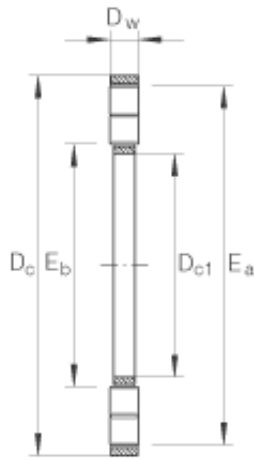

Shandong Chik Bearing Co., Ltd.

INA K89412-TV thrust roller bearings

Bearing No. K89412-TV

Size	60x130x14 mm
Bore Diameter	60 mm
Outer Diameter	130 mm
Width	14 mm
D_{c1}	60 mm
D_c	130 mm
D_w	14 mm
E_a	126 mm
E_b	65 mm
m	0,538 kg / Weight
C_a	390000 N / Dynamic load rating (axial)
C_{0a}	1220000 N / Static load rating (axial)
C_{ua}	129000 N / Fatigue limit load
n_G	3050 1/min / Limiting speed
n_B	1080 1/min / Reference speed
	GS89412 / Allocated housing locating washer
Category	Bearings
Inventory	0.0
Manufacturer Name	SCHAEFFLER GROUP
Minimum Buy Quantity	N/A
Weight / Kilogram	0.578
Product Group	B04144

K89412-TV Bearing 2D drawings and 3D CAD models

Shandong Chik Bearing Co., Ltd.