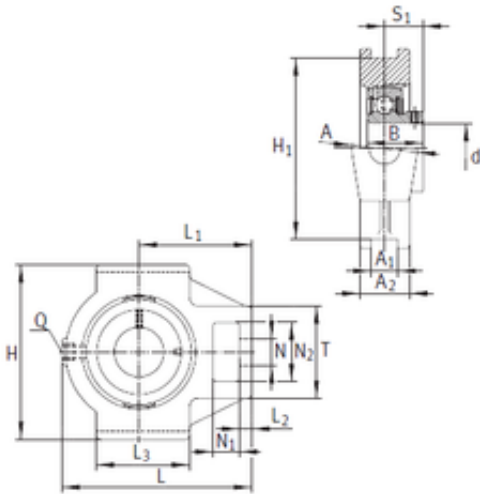

Shandong Chik Bearing Co., Ltd.

PTUEY60 Bearing 2D drawings and 3D CAD models

INA PTUEY60 bearing units

Bearing No. PTUEY60

Bore Diameter	60 mm
d	60 mm
S1	34 mm
Thread (Q)	Rp1/8
L2	19 mm
L3	100 mm
A	60 mm
A1	22 mm
B	47 mm
H	146 mm
H1	130 mm
L	186 mm
L1	118 mm
N	35 mm
N1	32 mm
T	102 mm
A2	44 mm
N2	63,5 mm
Weight	4,14 Kg
Basic dynamic load rating (C)	52 kN
Category	Bearings
Inventory	0.0
Manufacturer Name	SCHAEFFLER GROUP
Minimum Buy Quantity	N/A
Weight / Kilogram	4.07
Product Group	M06110