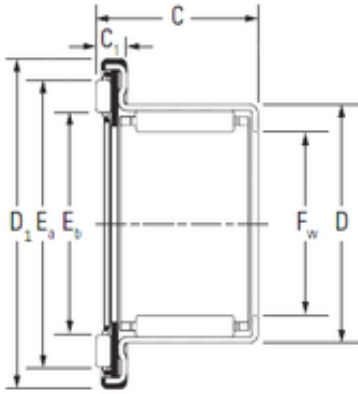

## INA 712065700 complex bearings

Bearing No. 712065700

Size	25x37x22 mm
Bore Diameter	25 mm
Outer Diameter	37 mm
Width	22 mm
d	25 mm
D	37 mm
C	22 mm

712065700 Bearing 2D drawings and 3D CAD models