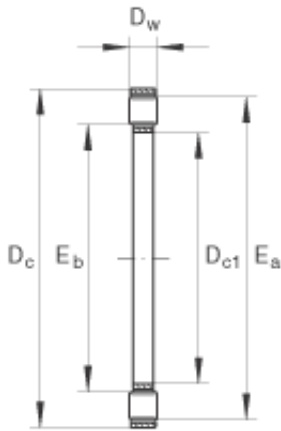

## INA K81248-M thrust roller bearings

Bearing No. K81248-M

Size	240x340x32 mm
Bore Diameter	240 mm
Outer Diameter	340 mm
Width	32 mm
$D_{c1}$	240 mm
$D_c$	340 mm
$D_w$	32 mm
$E_a$	333 mm
$E_b$	263 mm
m	9,94 kg / Weight
$C_a$	1370000 N / Dynamic load rating (axial)
$C_{0a}$	5000000 N / Static load rating (axial)
$C_{ua}$	445000 N / Fatigue limit load
$n_G$	970 1/min / Limiting speed
$n_B$	340 1/min / Reference speed
	GS81248 / Allocated housing locating washer
Category	Bearings
Inventory	0.0
Manufacturer Name	SCHAEFFLER GROUP
Minimum Buy Quantity	N/A
Weight / Kilogram	9.42
Product Group	B04144

K81248-M Bearing 2D drawings and 3D CAD models