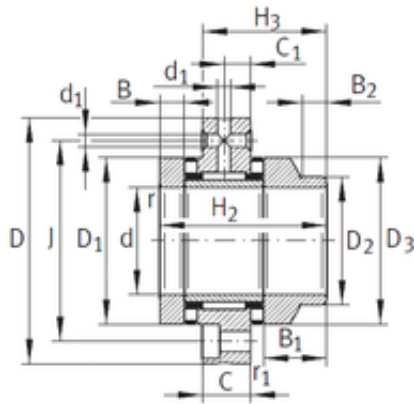

Shandong Chik Bearing Co., Ltd.

50 mm x 140 mm x 17,5 mm INA ZARF50140-L-TV complex bearings

Bearing No. ZARF50140-L-TV

ZARF50140-L-TV Bearing 2D drawings and 3D CAD models

Size	50x140x22.5 mm
Bore Diameter	50 mm
Outer Diameter	140 mm
Width	22,5 mm
d	50 mm
D	140 mm
C	22,5 mm
H3	72 mm
d1	6 mm
r min.	0,3 mm
r1 min.	0,6 mm
B	17,5 mm
B1	38,5 mm
B2	14 mm
C1	12,5 mm
D1	95 mm
D2	75 mm
D3	93 mm
H2	103 mm
J	113 mm
da min.	73 mm
Da max.	96 mm
Weight	4,65 Kg
Dynamic load rating radial (C)	42 kN
Dynamic load rating axial	172 kN

Shandong Chik Bearing Co., Ltd.

(C)	
Static load rating radial (C0)	90 kN
Static load rating axial (C0)	480 kN
(Grease) Lubrication Speed	1 100 r/min
Category	Ball Bearings
Inventory	0.0
Manufacturer Name	SCHAEFFLER GROUP
Minimum Buy Quantity	N/A
Weight / Kilogram	5.573
Product Group	B00234