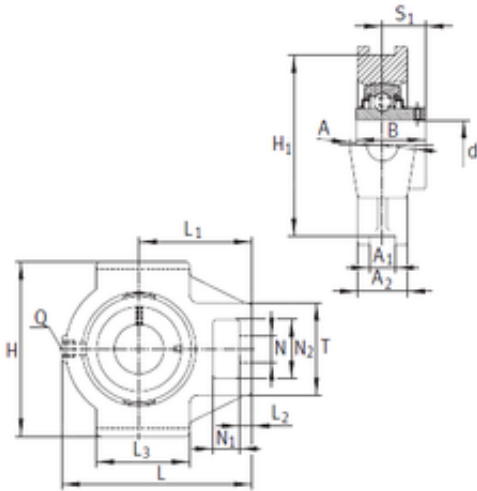

Shandong Chik Bearing Co., Ltd.

INA RTUEY35 bearing units

Bearing No. RTUEY35

RTUEY35 Bearing 2D drawings and 3D CAD models

Bore Diameter	35 mm
d	35 mm
S1	25,4 mm
Thread (Q)	Rp1/8
L2	13 mm
L3	63 mm
A	40 mm
A1	12 mm
B	42,9 mm
H	102 mm
H1	89 mm
L	131,5 mm
L1	80 mm
N	22 mm
N1	18 mm
T	64 mm
A2	30 mm
N2	36,5 mm
Weight	1,74 Kg
Basic dynamic load rating (C)	25,5 kN
Category	Bearings
Inventory	0.0
Manufacturer Name	SCHAEFFLER GROUP
Minimum Buy Quantity	N/A
Weight / Kilogram	1.74
Product Group	M06110