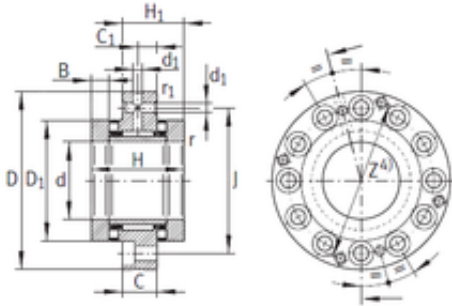

## 70 mm x 160 mm x 17,5 mm INA ZARF70160-TV complex bearings

Bearing No. ZARF70160-TV

ZARF70160-TV Bearing 2D drawings and 3D CAD models

|                                |                |
|--------------------------------|----------------|
| Size                           | 70x160x22.5 mm |
| Bore Diameter                  | 70 mm          |
| Outer Diameter                 | 160 mm         |
| Width                          | 22,5 mm        |
| d                              | 70 mm          |
| D                              | 160 mm         |
| C                              | 22,5 mm        |
| H                              | 82 mm          |
| d1                             | 6 mm           |
| r min.                         | 0,3 mm         |
| r1 min.                        | 0,6 mm         |
| B                              | 17,5 mm        |
| C1                             | 12,5 mm        |
| D1                             | 115 mm         |
| H1                             | 51 mm          |
| J                              | 133 mm         |
| da min.                        | 100 mm         |
| Da max.                        | 116 mm         |
| Weight                         | 5,2 Kg         |
| Dynamic load rating radial (C) | 56 kN          |
| Dynamic load rating axial (C)  | 201 kN         |
| Static load rating radial (C0) | 119 kN         |
| Static load rating axial (C0)  | 630 kN         |
| (Grease) Lubrication Speed     | 800 r/min      |