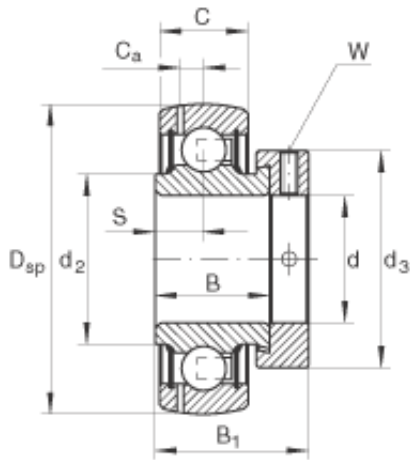

Shandong Chik Bearing Co., Ltd.

INA GRAE45-NPP-B-FA125.5 deep groove ball bearings

Bearing No. GRAE45-NPP-B-FA125.5

Size	45x85x43.8 mm
Bore Diameter	45 mm
Outer Diameter	85 mm
Width	43,8 mm
d	45 mm
D _{SP}	85 mm
B ₁	43,8 mm
B	30,2 mm
C	22 mm
C _a	6,4 mm
d ₂	54,3 mm
d _{3 max}	63 mm
S	11 mm
W	5 mm
m	0,69 kg / Weight
C _r	34500 N / Dynamic load rating (radial)
C _{0r}	20400 N / Static load rating (radial)

GRAE45-NPP-B-FA125.5 Bearing 2D drawings and 3D CAD models