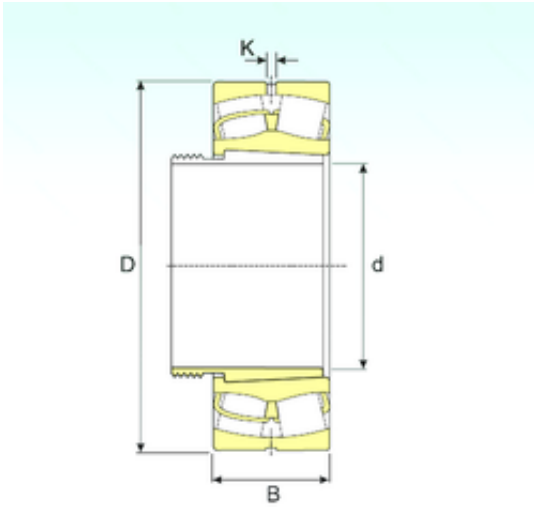

Shandong Chik Bearing Co., Ltd.

570 mm x 870 mm x 200 mm ISB 230/600
EKW33+AOH30/600 spherical roller bearings

Bearing No. 230/600 EKW33+AOH30/600

Size	570x870x200 mm
Bore Diameter	570 mm
Outer Diameter	870 mm
Width	200 mm
d	570 mm
D	870 mm
B	200 mm
C	200 mm
K	12 mm
Weight	480 Kg
Basic dynamic load rating (C)	4800 kN
Basic static load rating (C0)	10260 kN
(Grease) Lubrication Speed	504 r/min

230/600 EKW33+AOH30/600 Bearing 2D drawings and 3D CAD models