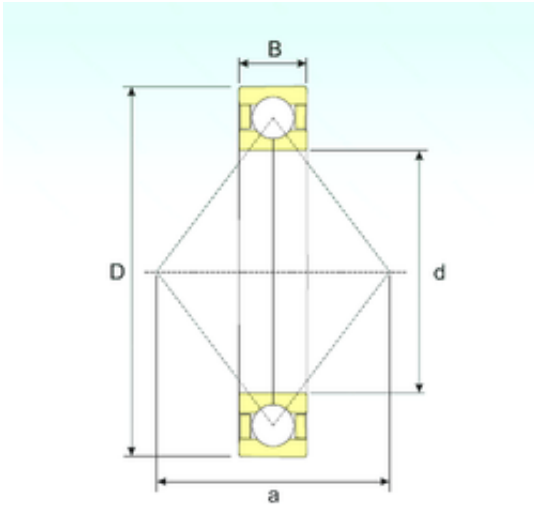

# Shandong Chik Bearing Co., Ltd.

170 mm x 310 mm x 52 mm ISB QJ 234 N2 M  
angular contact ball bearings

Bearing No. QJ 234 N2 M

Size	170x310x52 mm
Bore Diameter	170 mm
Outer Diameter	310 mm
Width	52 mm
d	170 mm
D	310 mm
B	52 mm
C	52 mm
a	168 mm
Weight	19,5 Kg
Basic dynamic load rating (C)	445 kN
Basic static load rating (C0)	705 kN
(Grease) Lubrication Speed	2601 r/min

QJ 234 N2 M Bearing 2D drawings and 3D CAD models