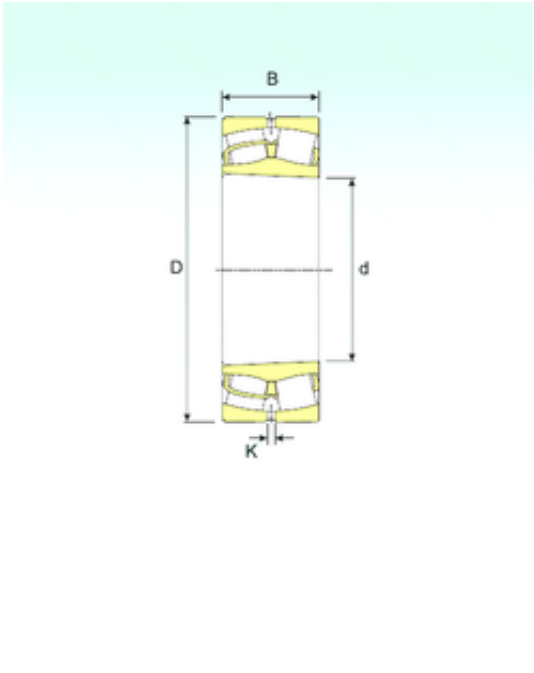

Shandong Chik Bearing Co., Ltd.

22205 K Bearing 2D drawings and 3D CAD models

25 mm x 52 mm x 18 mm ISB 22205 K spherical roller bearings

Bearing No. 22205 K

Size	25x52x18 mm
Bore Diameter	25 mm
Outer Diameter	52 mm
Width	18 mm
d	25 mm
D	52 mm
B	18 mm
C	18 mm
K	2 mm
Weight	0,26 Kg
Basic dynamic load rating (C)	48 kN
Basic static load rating (C0)	43 kN
(Grease) Lubrication Speed	13005 r/min