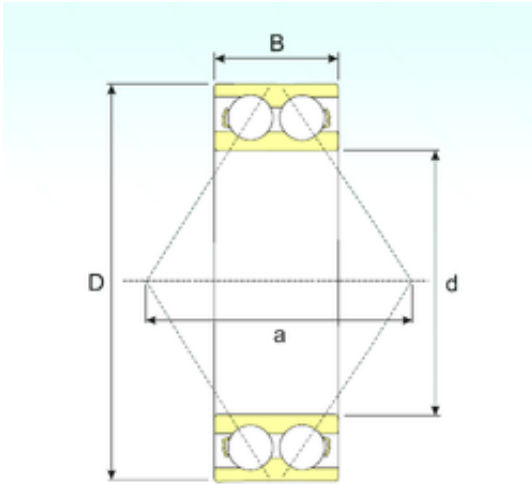

Shandong Chik Bearing Co., Ltd.

3206 A Bearing 2D drawings and 3D CAD models

30 mm x 62 mm x 23,8 mm ISB 3206 A angular contact ball bearings

Bearing No. 3206 A

Size	30x62x23.8 mm
Bore Diameter	30 mm
Outer Diameter	62 mm
Width	23,8 mm
d	30 mm
D	62 mm
B	23,8 mm
C	23,8 mm
a	36 mm
Weight	0,29 Kg
Basic dynamic load rating (C)	29,4 kN
Basic static load rating (C0)	19,99 kN
(Grease) Lubrication Speed	7650 r/min