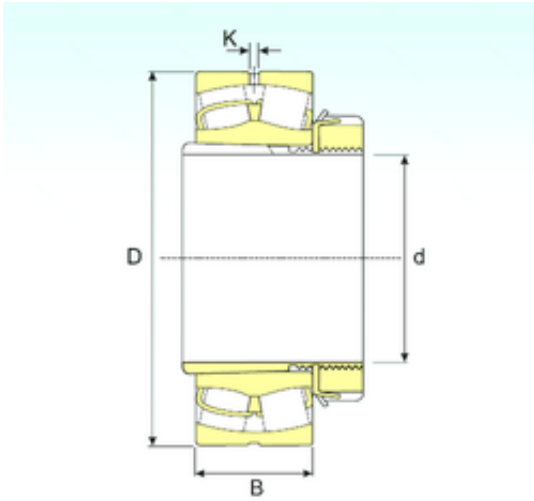

# Shandong Chik Bearing Co., Ltd.

170 mm x 340 mm x 120 mm ISB 23238  
EKW33+H2338 spherical roller bearings

Bearing No. 23238 EKW33+H2338

Size	170x340x120 mm
Bore Diameter	170 mm
Outer Diameter	340 mm
Width	120 mm
d	170 mm
D	340 mm
B	120 mm
B1	169 mm
C	120 mm
K	9 mm
Weight	59 Kg
Basic dynamic load rating (C)	1627 kN
Basic static load rating (C0)	2352 kN
(Grease) Lubrication Speed	1377 r/min

23238 EKW33+H2338 Bearing 2D drawings and 3D CAD models