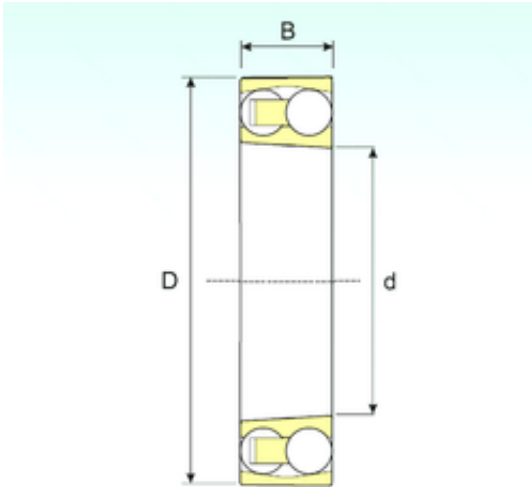

## Shandong Chik Bearing Co., Ltd.

110 mm x 200 mm x 53 mm ISB 2222 KM self aligning ball bearings

Bearing No. 2222 KM

Size	110x200x53 mm
Bore Diameter	110 mm
Outer Diameter	200 mm
Width	53 mm
d	110 mm
D	200 mm
B	53 mm
C	53 mm
Weight	7,1 Kg
Basic dynamic load rating (C)	121,52 kN
Basic static load rating (C0)	50,96 kN
(Grease) Lubrication Speed	3289,5 r/min

2222 KM Bearing 2D drawings and 3D CAD models