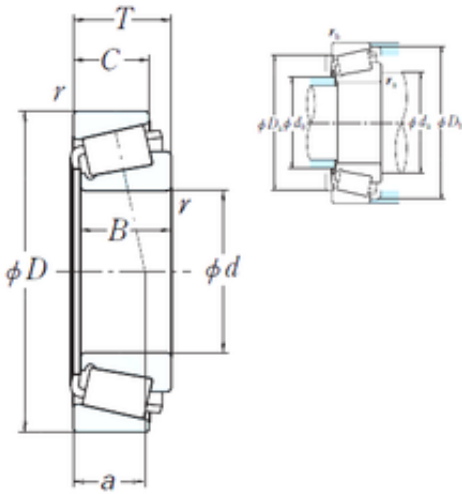

Shandong Chik Bearing Co., Ltd.

EE822100/822175 NSK Tapered Roller Bearings Double-row

Bearing No. EE822100/822175

EE822100/822175 Bearing 2D drawings and 3D CAD models

Size	254x444.5x76.2 mm
Bore Diameter	254 mm
Outer Diameter	444,5 mm
Width	76,2 mm
d	254 mm
D	444,5 mm
T	76,2 mm
B	73,025 mm
C	50,8 mm
R	6,4 mm
r	6,4 mm
a	71,1 mm
Da	405 mm
db	281 mm
da	302 mm
Db	421 mm
Weight	42,7 Kg
Basic dynamic load rating (C)	995 kN
Basic static load rating (C0)	1500 kN
Calculation factor (e)	0,34
Calculation factor (Y0)	0,97